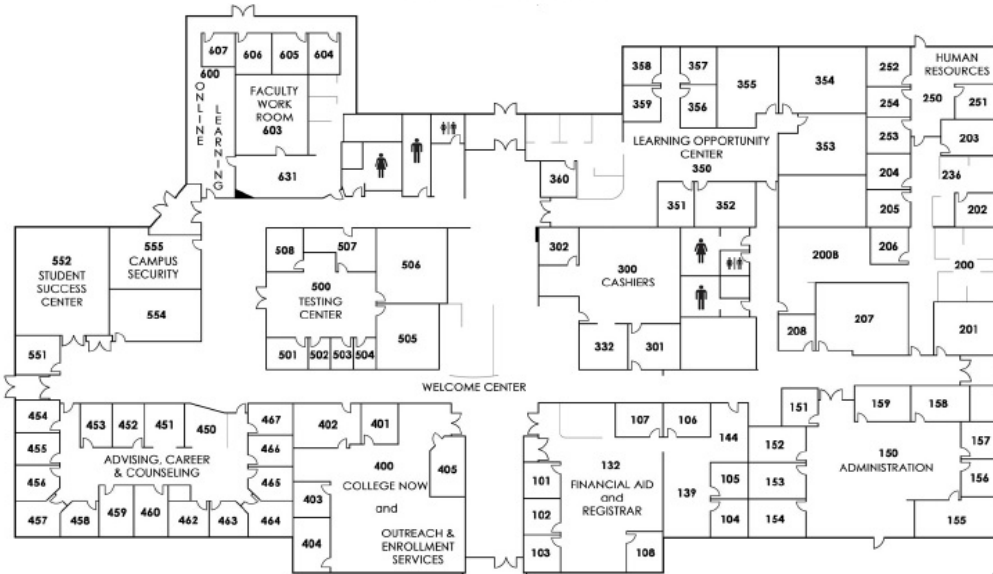

BLANCA PEAK

MOUNT ANTERO

SUNLIGHT PEAK

REDCLOUD PEAK

CHALLENGER POINT

LONGS PEAK STUDENT CENTER

MAROON PEAK

LITTLE BEAR PEAK

PROSPECT ROAD SITE 1501 ACADEMY COURT, FORT COLLINS